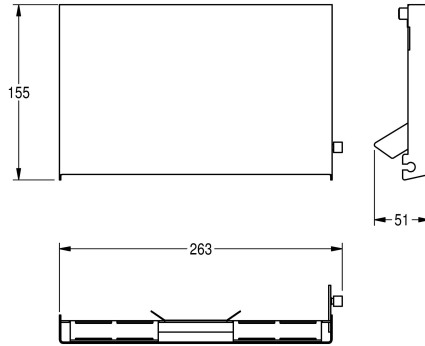

KWC EXOS.

Stainless steel front for EXOS. double toilet roll holder for wall mounting

Modell-Linie: EXOS | ZEXO676

Accessories | Complementary parts accessories

KWC-No.

360008941

Front stainless steel

2030034656

Front with black safety glass panel

2030034711

Front with white safety glass panel

Front, stainless steel, for EXOS double toilet roll holder, including mounting material.