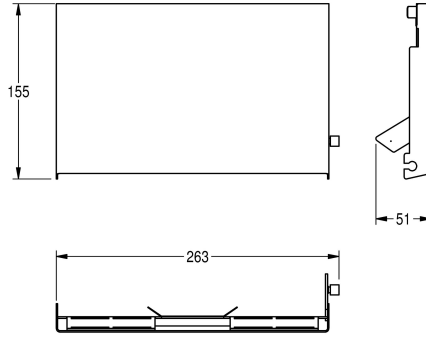

KWC EXOS.

Stainless steel front for EXOS. double toilet roll holder for recessed mounting

Modell-Linie: EXOS | ZEXO676E

Accessories | Complementary parts accessories

KWC-No.

360008942

Front stainless steel

2030034658

Front with black safety glass panel

2030034712

Front with white safety glass panel

Front, stainless steel, for EXOS double toilet roll holder for recessed mounting, including mounting material.