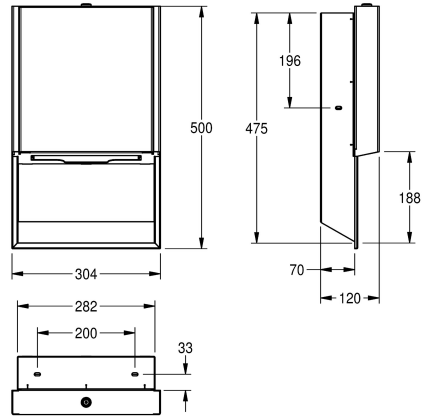

KWC EXOS. Paper towel dispenser

Modell-Linie: EXOS | EXO600EW
Accessories | Paper towel dispensers

KWC-No.

360008902
Front stainless steel

360008903
Stainless steel main housing, black toughened safety glass front panel

360008953
Stainless steel main housing, white toughened safety glass front panel

Accent colour

stainless steel

black

white

EXOS paper towel dispenser for recessed mounting, stainless steel, surface satin finished, front white toughened safety glass, material thickness 1.2 mm, cylinder lock with key, capacity 300-400 pieces

for paper with Z-fold, including mounting material.

Dimensions 304 x 500 x 120 mm (W x H x D)

Technical Data

filling quantity
filling quantity uom
lock
material
material code
material thickness
overall depth
overall height
overall width
surface finish
type of consumable
type of fixing
type of mounting
Accent colour
Basic colour

400
towels
key-lock
stainless steel
1.4301 Chrome Nickel steel V2A
1.2 mm
120 mm
500 mm
304 mm
satin finished
paper towel
screw
recessed mounting
white
stainless steel

Optional Accessories