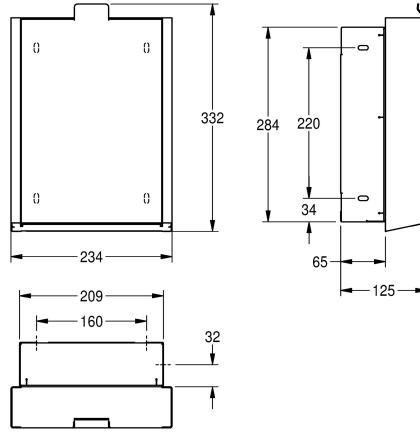

KWC EXOS.
Hygiene waste bin

Modell-Linie: EXOS | EXO611EW | 3600008957 | EAN/GTIN: 7612987160344
Accessories | Hygiene bins

Article Number

3600008908

3600008910

Stainless steel main housing, black toughened safety glass front panel

3600008957

Stainless steel main housing, white toughened safety glass front panel

Accent colour

stainless steel-look

black

white

EXOS hygiene waste bin for recessed mounting, stainless steel, surface satin finished, white toughened safety glass front, material thickness 1.2 mm, approx. 3.7 litre capacity, hinged self-closing front, integrated plastic waste bin for waste removal,

mounting material included.

Dimensions 234 x 332 x 125 mm (W x H x D)

Technical Data

filling volume

3.7 Liter

lid

yes

lock

no lock

material

stainless steel

material code

1.4301 Chrome Nickel steel V2A

material thickness

1.2 mm

overall depth

125 mm

overall height

332 mm

overall width

234 mm

type of fixing

screw

type of mounting

recessed mounting

Accent colour

white

Basic colour

stainless steel-look

Optional Accessories