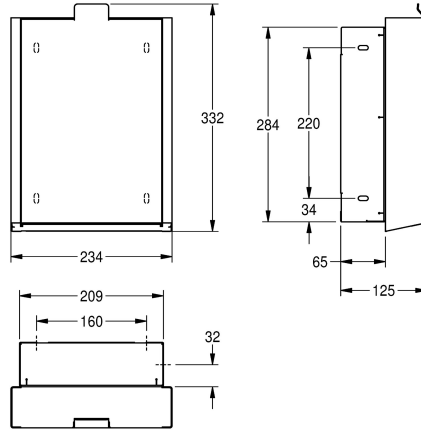

KWC EXOS.
Hygiene waste bin

Modell-Linie: EXOS | EXO611EW | 3600008957 | EAN/GTIN: 7612987160344
Accessories | Hygiene bins

Article Number

3600008908

3600008910

Stainless steel main housing, black toughened safety glass front panel

3600008957

Stainless steel main housing, white toughened safety glass front panel

Accent colour

stainless steel

black

white

EXOS hygiene waste bin for recessed mounting, stainless steel, surface satin finished, white toughened safety glass front, material thickness 1.2 mm, approx. 3.7 litre capacity, hinged self-closing front, integrated plastic waste bin for waste removal,

mounting material included.

Dimensions 234 x 332 x 125 mm (W x H x D)

Technical Data

filling volume

3.7 Liter

lid

yes

lock

no lock

material

stainless steel

material code

1.4301 Chrome Nickel steel V2A

material thickness

1.2 mm

overall depth

125 mm

overall height

332 mm

overall width

234 mm

type of fixing

screw

type of mounting

recessed mounting

Accent colour

white

Basic colour

stainless steel

Optional Accessories