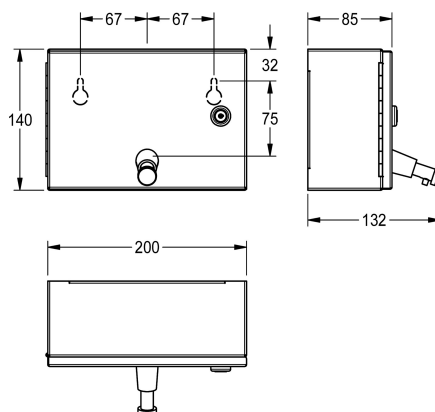

**KWC RODAN**  
Soap dispenser for wall mounting

Modell-Linie: **RODAN** | **RODX619N** | **3600009360** | **EAN/GTIN: 7612987160856**  
Accessories | Soap dispensers

**Article Number**

**3600009360**

RODAN Soap dispenser for wall mounting, stainless steel, surface satin finished, material thickness 0.8 mm, folded front cover, cylinder lock with KWC standard key, suitable for liquid soaps and lotions, 1 liter soap tank, push button on front, includes stainless

steel screws and dowels.

Dimensions 200 x 140 x 132 mm (W x H x D)

**Technical Data**

filling quantity	1
filling quantity uom	liter
lock	key-lock
material	stainless steel
material code	1.4301 Chrome Nickel steel V2A
material thickness	0.8 mm
overall depth	132 mm
overall height	140 mm
overall width	200 mm
surface finish	satin finished
type of consumable	liquid soap
type of fixing	screw
type of mounting	wall mounting
type of operation	manual operation
type of soap container	integrated refillable tank

**Consumables**

**KWC RODAN**  
Soap dispenser for wall mounting

**Modell-Linie: RODAN | RODX619N | 3600009360 | EAN/GTIN: 7612987160856**  
Accessories | Soap dispensers

**Liquid soap**

---

**2030058103**  
SO1LP