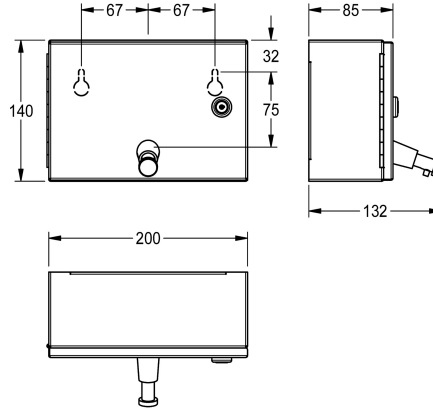

**KWC RODAN**  
Soap dispenser for wall mounting

Modell-Linie: **RODAN** | **RODX619N** | **3600009360** | **EAN/GTIN: 7612987160856**  
Accessories | Soap dispensers

**Article Number**

**3600009360**

RODAN Soap dispenser for wall mounting, stainless steel, surface satin finished, material thickness 0.8 mm, folded front cover, cylinder lock with KWC standard key, suitable for liquid soaps and lotions, 1 liter soap tank, push button on front, includes stainless

steel screws and dowels.

Dimensions 200 x 140 x 132 mm (W x H x D)

**Technical Data**

filling quantity	1
filling quantity uom	liter
lock	key-lock
material	stainless steel
material code	1.4301 Chrome Nickel steel V2A
material thickness	0.8 mm
overall depth	132 mm
overall height	140 mm
overall width	200 mm
surface finish	satin finished
type of consumable	liquid soap
type of fixing	screw
type of mounting	wall mounting
type of operation	manual operation
type of soap container	integrated refillable tank

**Consumables**

**KWC RODAN**  
Soap dispenser for wall mounting

**Modell-Linie: RODAN | RODX619N | 3600009360 | EAN/GTIN: 7612987160856**  
Accessories | Soap dispensers

**Liquid soap**

---

**2030058103**  
SO1LP