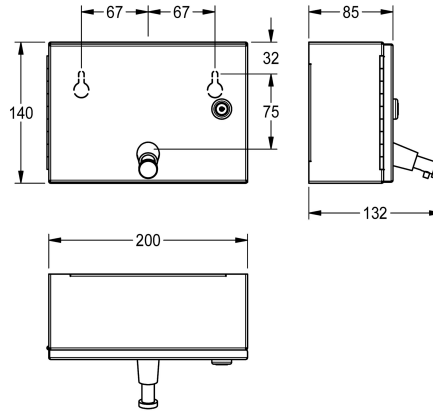

KWC RODAN
Soap dispenser for wall mounting

Modell-Linie: **RODAN** | **RODX619N** | **3600009360** | **EAN/GTIN: 7612987160856**
Accessories | Soap dispensers

Article Number

3600009360

RODAN Soap dispenser for wall mounting, stainless steel, surface satin finished, material thickness 0.8 mm, folded front cover, cylinder lock with KWC standard key, suitable for liquid soaps and lotions, 1 liter soap tank, push button on front, includes stainless

steel screws and dowels.

Dimensions 200 x 140 x 132 mm (W x H x D)

Technical Data

filling quantity	1
filling quantity uom	liter
lock	key-lock
material	stainless steel
material code	1.4301 Chrome Nickel steel V2A
material thickness	0.8 mm
overall depth	132 mm
overall height	140 mm
overall width	200 mm
surface finish	satin finished
type of consumable	liquid soap
type of fixing	screw
type of mounting	wall mounting
type of operation	manual operation
type of soap container	integrated refillable tank

Consumables

KWC RODAN
Soap dispenser for wall mounting

Modell-Linie: RODAN | RODX619N | 3600009360 | EAN/GTIN: 7612987160856
Accessories | Soap dispensers

Liquid soap

2030058103
SO1LP

Liquid soap

2000057168
SO10L
