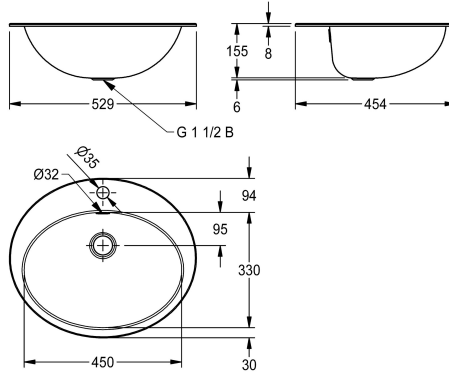

**KWC RONDO**  
Oval inset basin

Modell-Linie: **RONDO** | RDXO451 | 3600009758 | EAN/GTIN: 7612987009155  
Tvättställ | Tvättställ

**Artikelnummer**

**3600009758**  
Surface satin-finished

**Skål finish**

Satin yta

NEW

RONDO oval inset vanity basin, can be mounted from top or underneath, stainless steel, satin-finished surface inside and out, material thickness 1 mm, overflow, drain and overflow kit G 1 1/2 B with plug waste, tap ledge 94 mm with tap hole diameter 35 mm, stainless steel lugs for underneath mounting are included.

Dimensions 529 x 161 x 454 mm (W x H x D)  
Bowl Dimensions 450 x 155 x 330 mm (W x H x D)  
Output diameter for mounting from top 511 x 436 mm  
Output diameter for mounting from underneath 440 x 320 mm

Mitten
155 mm
Satin yta
330 mm
Oval
450 mm
Ingen färg
Rostfritt stål
1.4301
1 mm
454 mm
161 mm
529 mm
Ja
Tillbaka
Nej
Nej
Nej
Satin yta
1
35 mm
Mitten
Ja
Tillbaka

**KWC RONDO**  
Oval inset basin

**Modell-Linie: RONDO | RDXO451 | 3600009758 | EAN/GTIN: 7612987009155**  
Tvättställ | Tvättställ