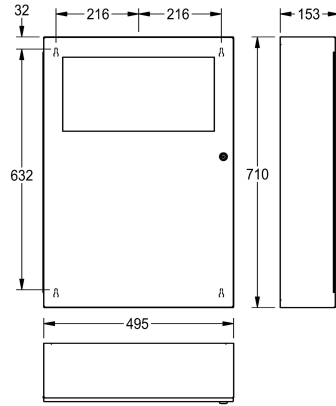

KWC RODAN Waste bin for wall mounting

Modell-Linie: **RODAN | RODX606**
Accessories | Waste bins

KWC-No.

2000101345

Capacity approx. 16 litres, dimensions 355 x 540 x 110 mm (W x H x D)

2000101346

Capacity approx. 45 litres, dimensions 495 x 710 x 153 mm (W x H x D)

filling volume

13 Liter

45 Liter

overall width

355 mm

495 mm

Waste bin for wall mounting, stainless steel, surface satin finished, material thickness 0.8 mm, folding self closing lid, with integrated bag holder, cylinder lock with KWC standard key, includes stainless steel screws and dowels.

Capacity approx. 45 liters
Dimensions 495 x 710 x 153 mm (W x H x D)

Technical Data

bag holder

yes

filling volume

45 Liter

lid

yes

lock

key-lock

material

stainless steel

material code

1.4301 Chrome Nickel steel V2A

material thickness

0.8 mm

overall depth

153 mm

overall height

710 mm

overall width

495 mm

surface finish

satin finished

type of fixing

screw

type of mounting

wall mounting